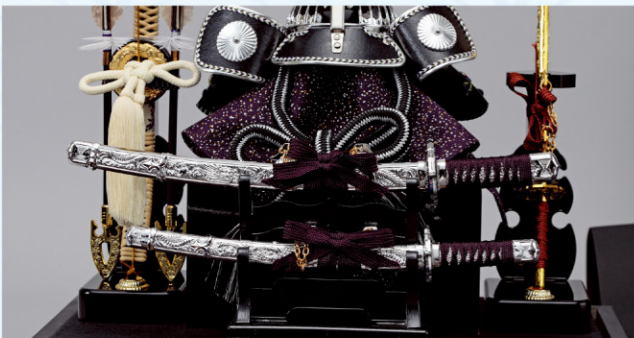

Mounted onto a platform made of natural wood.

A handmade product over the details.

Provided in a beautiful acrylic case.

G Real size Frontage × Depth × Height	F Packing size Frontage × Depth × Height	G Weight
43×32×45(cm)	48×40×51(cm)	6kg