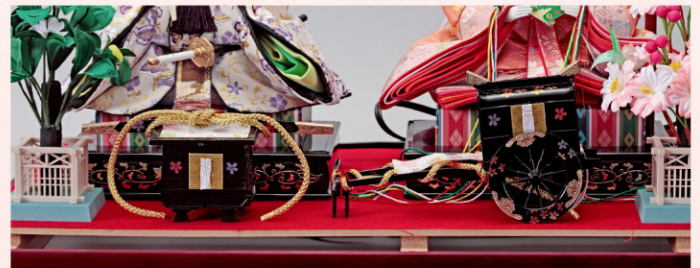

🎵 A music box will start playing by turning a knob.

☀️ Lights up the snow cave.

Provided in a beautiful acrylic case.

A handmade product over the details.

G Real size Frontage × Depth × Height	F Packing size Frontage × Depth × Height	G Weight
53×32×37(cm)	66×40×44(cm)	6kg