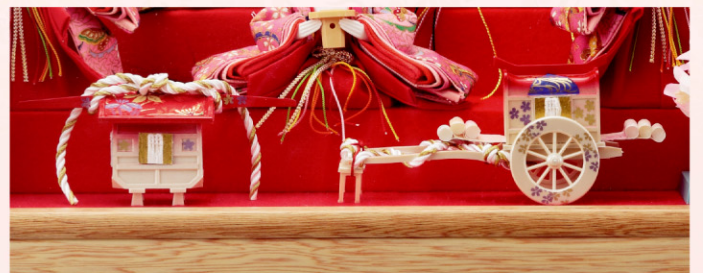

🎵 A music box will start playing by turning a knob.

☀️ Lights up the snow cave.

Provided in a beautiful acrylic case.

A handmade product over the details.

G Real size Frontage × Depth × Height	F Packing size Frontage × Depth × Height	G Weight
53×33×37(cm)	60×40×44(cm)	6kg